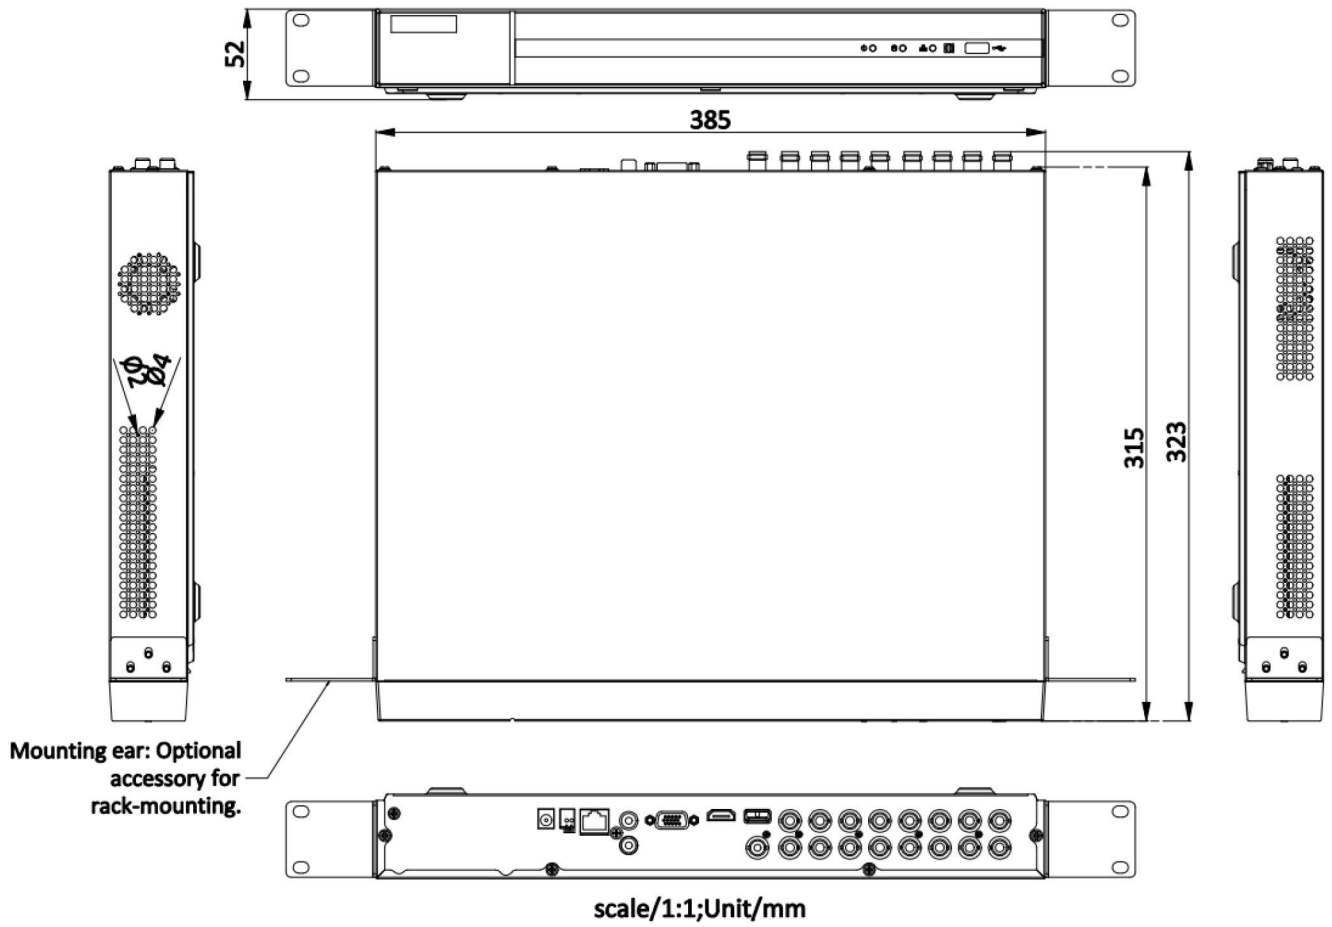

HDCVI Input	8 MP(3840 × 2160)@15 fps, 8 MP(3840 × 2160)@12 fps, 5 MP(2592 × 1944)@20 fps, 4 MP(2560 × 1440)@30 fps, 4 MP(2560 × 1440)@25 fps, 1080p@30 fps, 1080p@25 fps, 720p@30 fps, 720p@25 fps
CVBS Input	PAL/NTSC
HDMI Output	1-ch, 4K (3840 × 2160)/30Hz, 2K (2560 × 1440)/60Hz, 1920 × 1080/60Hz, 1280 × 1024/60Hz, 1280 × 720/60Hz
VGA Output	1-ch, 1920 × 1080/60Hz, 1280 × 1024/60Hz, 1280 × 720/60Hz
Video Output Mode	HDMI/VGA simultaneous output
Audio Input	1-ch, RCA (2.0 Vp-p, 1 KΩ) 16-ch via coaxial cable
Audio Output	1-ch, RCA (Linear, 1 KΩ)
Two-Way Audio	1-ch, RCA (2.0 Vp-p, 1 KΩ) (using the audio input)
Synchronous playback	16-ch
Network	
Total Bandwidth	128 Mbps
Remote Connection	128
Network Protocol	TCP/IP, PPPoE, DHCP, HiLookVision, DNS, DDNS, NTP, SADP, NFS, iSCSI, UPnP™, HTTPS, ONVIF
Network Interface	1, RJ45 10/100/1000 Mbps self-adaptive Ethernet interface
Wi-Fi	Connectable to Wi-Fi network by Wi-Fi dongle through USB interface
Auxiliary Interface	
SATA	2 SATA interfaces
Capacity	Up to 10 TB capacity for each disk
USB Interface	Front panel: 1 × USB 2.0 Rear panel: 1 × USB 3.0
General	
Power Supply	12 VDC, 5 A
Consumption	≤ 25 W (without HDD)
Working Temperature	-10 °C to +55 °C (+14 °F to +131 °F)
Working Humidity	10% to 90%
Dimension (W × D × H)	380 × 320 × 48 mm (15.0 × 12.6 × 1.9 inch)
Weight	≤ 2 kg (without HDD, 4.4 lb.)

Note:

Enhanced IP mode might be conflicted with smart events (motion detection 2.0) or other functions, please refer to the user manual for details.

Dimension

Physical Interface

No.	Description	No.	Description
1	Video and coaxial audio in	7	AUDIO IN, RCA connector
2	USB interface	8	LAN network interface
3	Video out	9	RS-485 serial interface
4	HDMI interface	10	12 VDC power input
5	VGA interface	11	GND
6	AUDIO OUT, RCA connector		