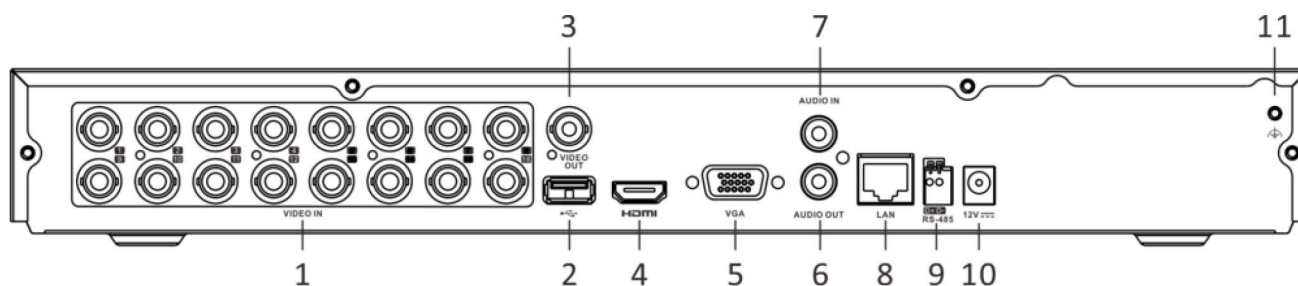

HDCVI Input	8 MP(3840 × 2160)@15 fps, 8 MP(3840 × 2160)@12 fps, 5 MP(2592 × 1944)@20 fps, 4 MP(2560 × 1440)@30 fps, 4 MP(2560 × 1440)@25 fps, 1080p@30 fps, 1080p@25 fps, 720p@30 fps, 720p@25 fps
CVBS Input	PAL/NTSC
HDMI Output	1-ch, 4K (3840 × 2160)/30Hz, 2K (2560 × 1440)/60Hz, 1920 × 1080/60Hz, 1280 × 1024/60Hz, 1280 × 720/60Hz
VGA Output	1-ch, 1920 × 1080/60Hz, 1280 × 1024/60Hz, 1280 × 720/60Hz
Video Output Mode	HDMI/VGA simultaneous output
Audio Input	1-ch, RCA (2.0 Vp-p, 1 KΩ) 16-ch via coaxial cable
Audio Output	1-ch, RCA (Linear, 1 KΩ)
Two-Way Audio	1-ch, RCA (2.0 Vp-p, 1 KΩ) (using the audio input)
Synchronous playback	16-ch
Network	
Total Bandwidth	128 Mbps
Remote Connection	128
Network Protocol	TCP/IP, PPPoE, DHCP, HiLookVision, DNS, DDNS, NTP, SADP, NFS, iSCSI, UPnP™, HTTPS, ONVIF
Network Interface	1, RJ45 10/100/1000 Mbps self-adaptive Ethernet interface
Wi-Fi	Connectable to Wi-Fi network by Wi-Fi dongle through USB interface
Auxiliary Interface	
SATA	2 SATA interfaces
Capacity	Up to 10 TB capacity for each disk
USB Interface	Front panel: 1 × USB 2.0 Rear panel: 1 × USB 3.0
General	
Power Supply	12 VDC, 5 A
Consumption	≤ 25 W (without HDD)
Working Temperature	-10 °C to +55 °C (+14 °F to +131 °F)
Working Humidity	10% to 90%
Dimension (W × D × H)	380 × 320 × 48 mm (15.0 × 12.6 × 1.9 inch)
Weight	≤ 2 kg (without HDD, 4.4 lb.)

Note:

Enhanced IP mode might be conflicted with smart events (motion detection 2.0) or other functions, please refer to the user manual for details.

Dimension

Physical Interface

No.	Description	No.	Description
1	Video and coaxial audio in	7	AUDIO IN, RCA connector
2	USB interface	8	LAN network interface
3	Video out	9	RS-485 serial interface
4	HDMI interface	10	12 VDC power input
5	VGA interface	11	GND
6	AUDIO OUT, RCA connector		