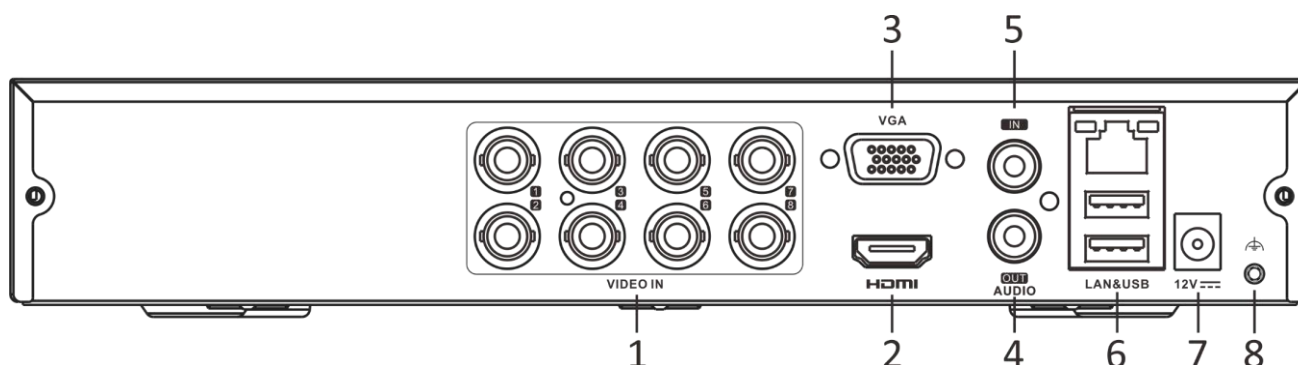

Note:

Enhanced IP mode might be conflicted with smart events (motion detection 2.0 and perimeter protection) or other functions, please refer to the user manual for details.

Dimension

scale/1:1;Unit/mm

Physical Interface

No.	Description	No.	Description
1	Video and coaxial audio in	5	AUDIO IN, RCA connector
2	HDMI interface	6	LAN network interface and USB interface
3	VGA interface	7	12 VDC power input
4	AUDIO OUT, RCA connector	8	GND